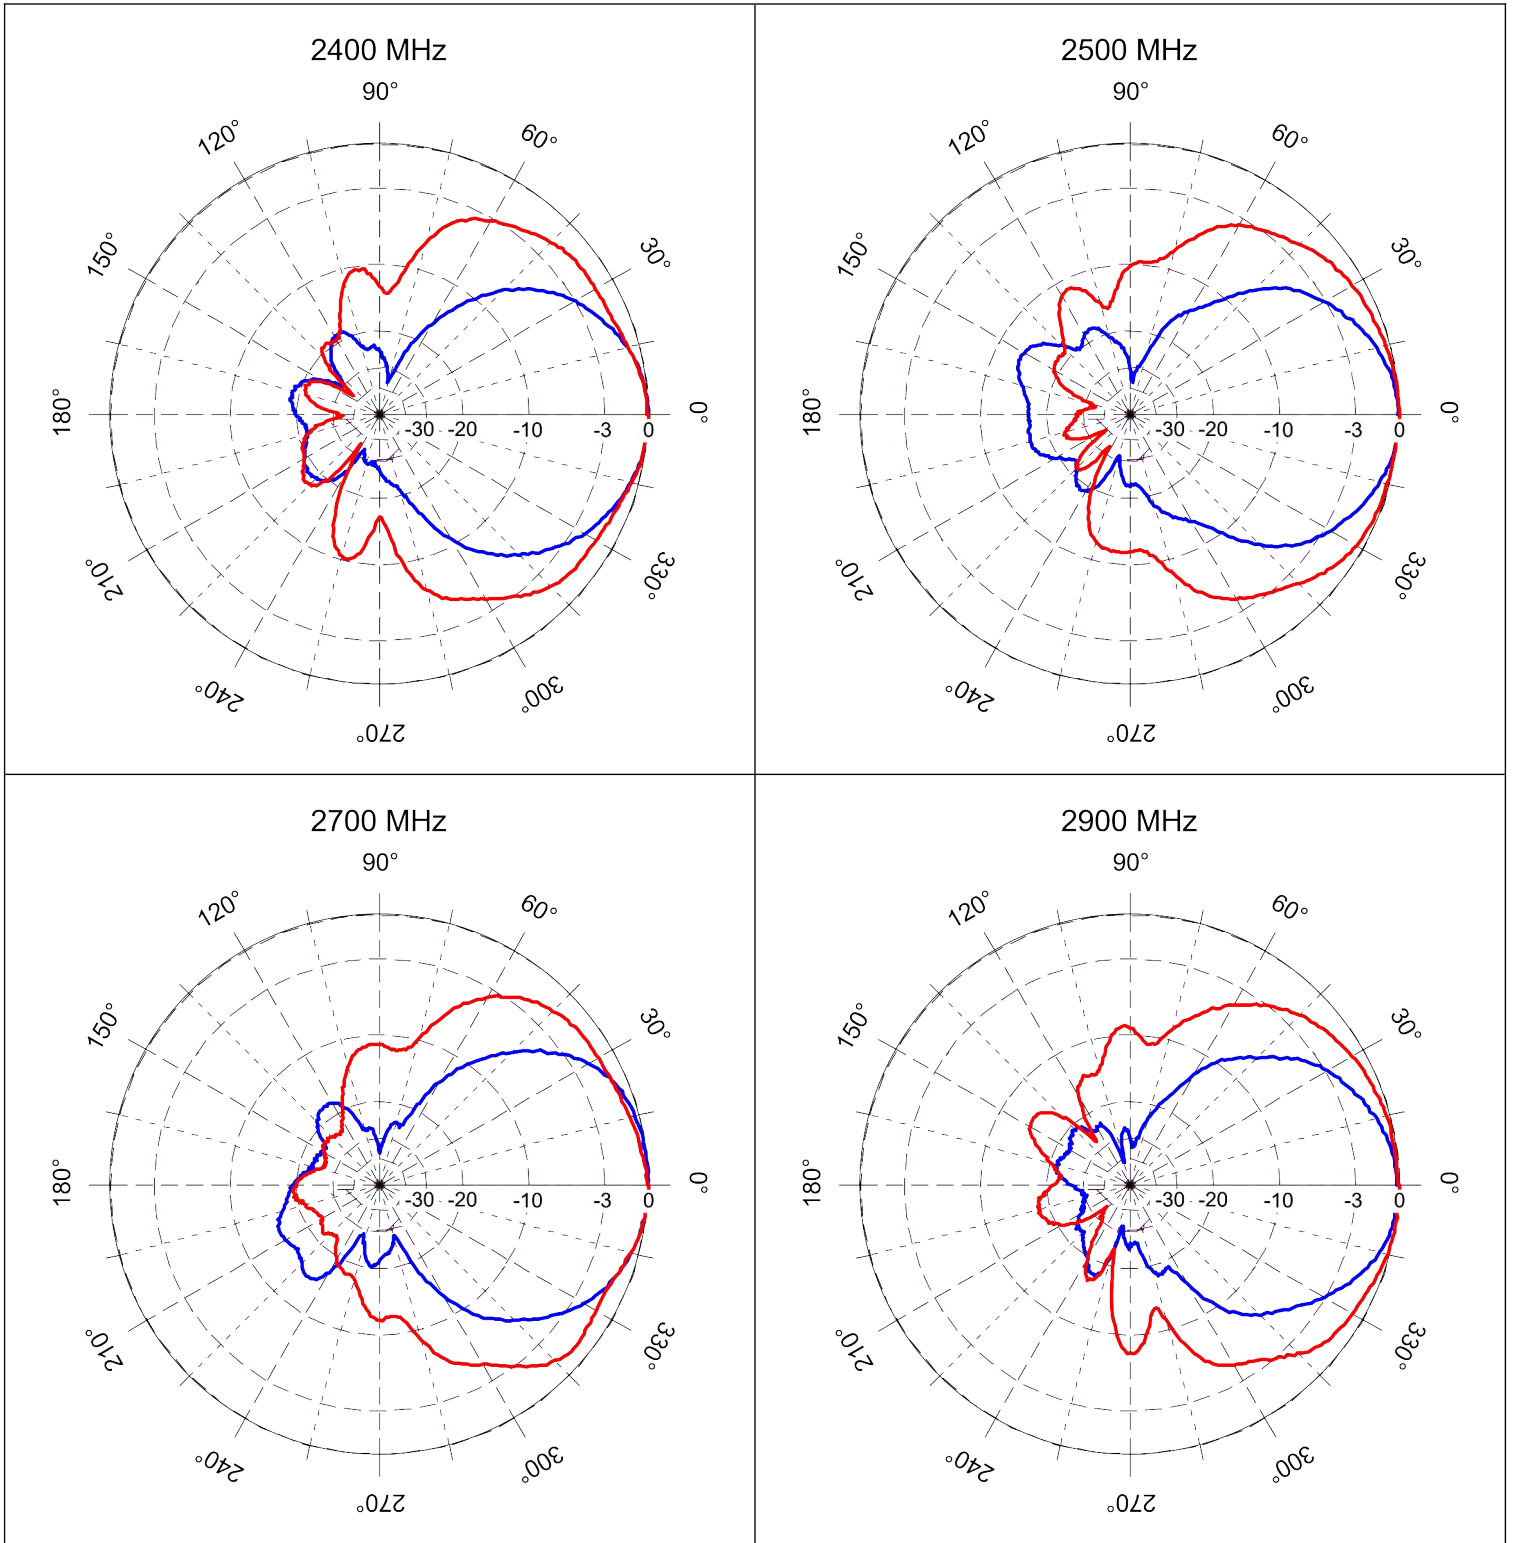

— E-Plane
— H-Plane

SCIENTIFIC HARDWARE SYSTEMS